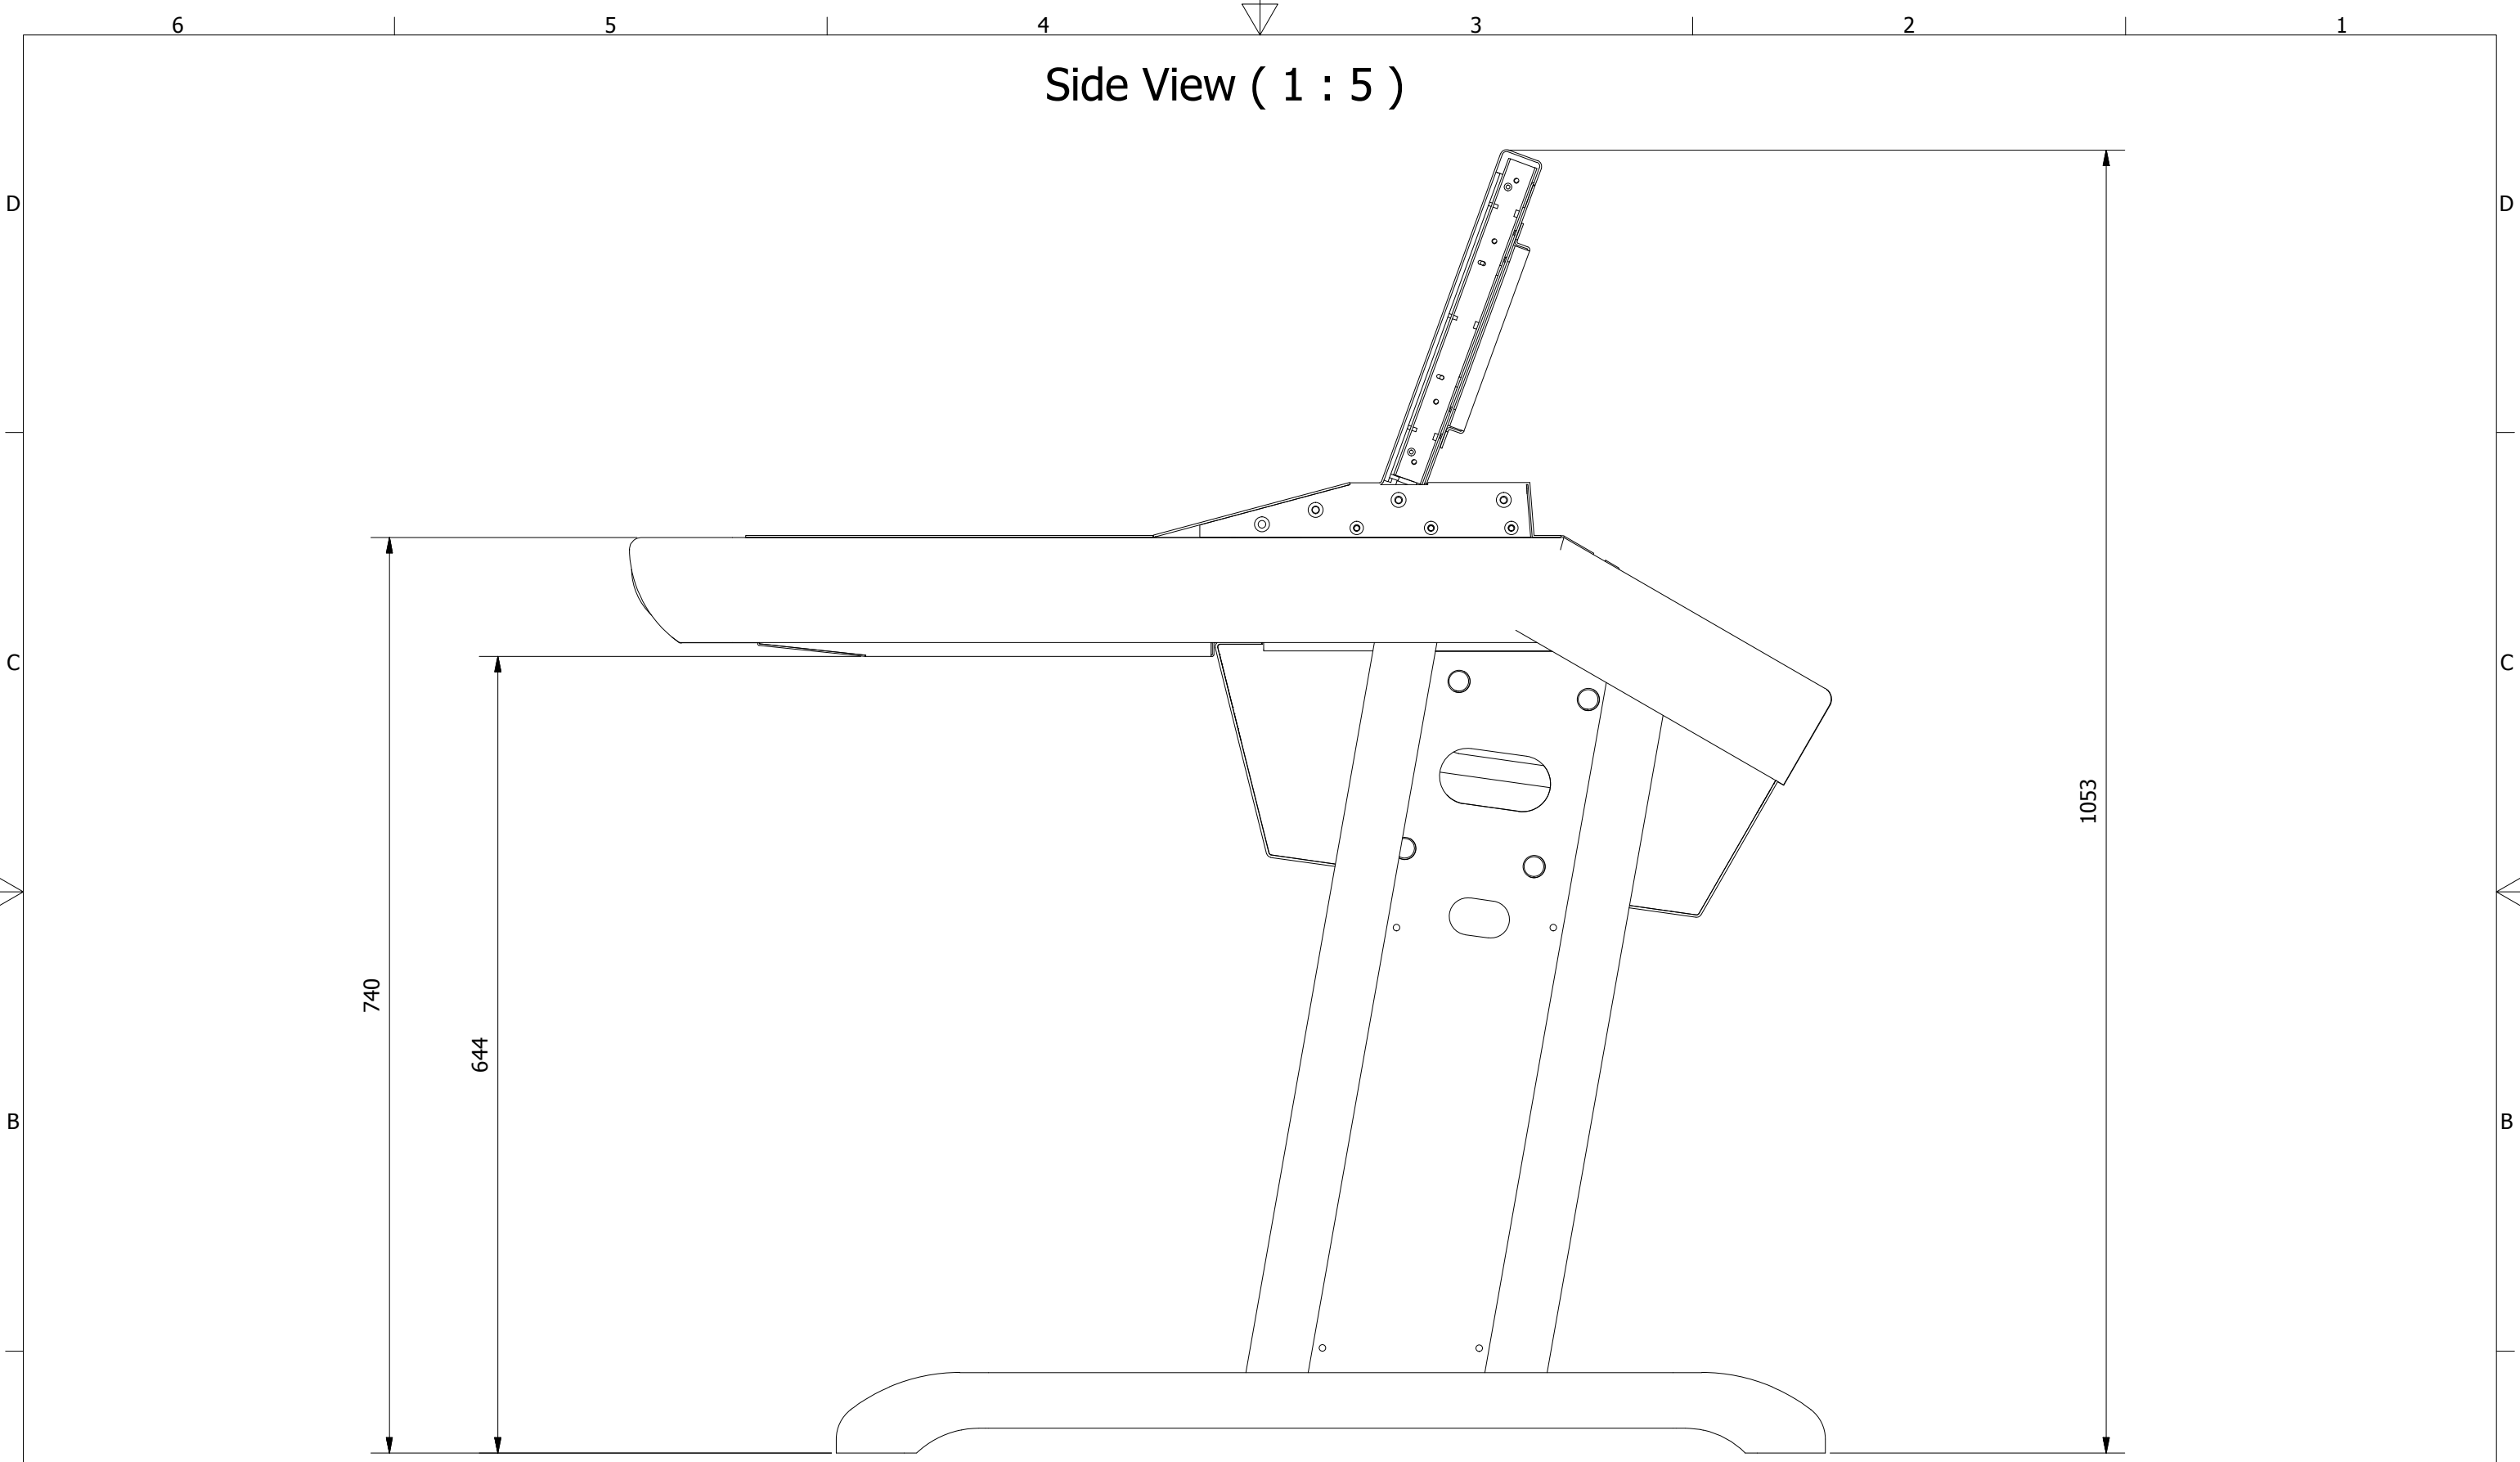

Top View (1 : 10)

DESIGNED BY Chris	CHECKED BY	APPROVED BY	DATE	DATE 16/08/2011
Fairlight AU			Evo5 0 deg 15 profile	
			ISSUE 1	SHEET 2 / 5

Front View (1 : 10)

DESIGNED BY Chris	CHECKED BY	APPROVED BY	DATE	DATE 16/08/2011
Fairlight AU			Evo5 0 deg 15 profile	
			ISSUE 1	SHEET 3 / 5

Side View (1 : 5)

DESIGNED BY Chris	CHECKED BY	APPROVED BY	DATE	DATE 16/08/2011
Fairlight AU			Evo5 0 deg 15 profile	ISSUE 1
				SHEET 4 / 5

Isometric (1 : 10)

DESIGNED BY Chris	CHECKED BY	APPROVED BY	DATE	DATE 16/08/2011
Fairlight AU			Evo5 0 deg 15 profile	ISSUE 1
				SHEET 5 / 5