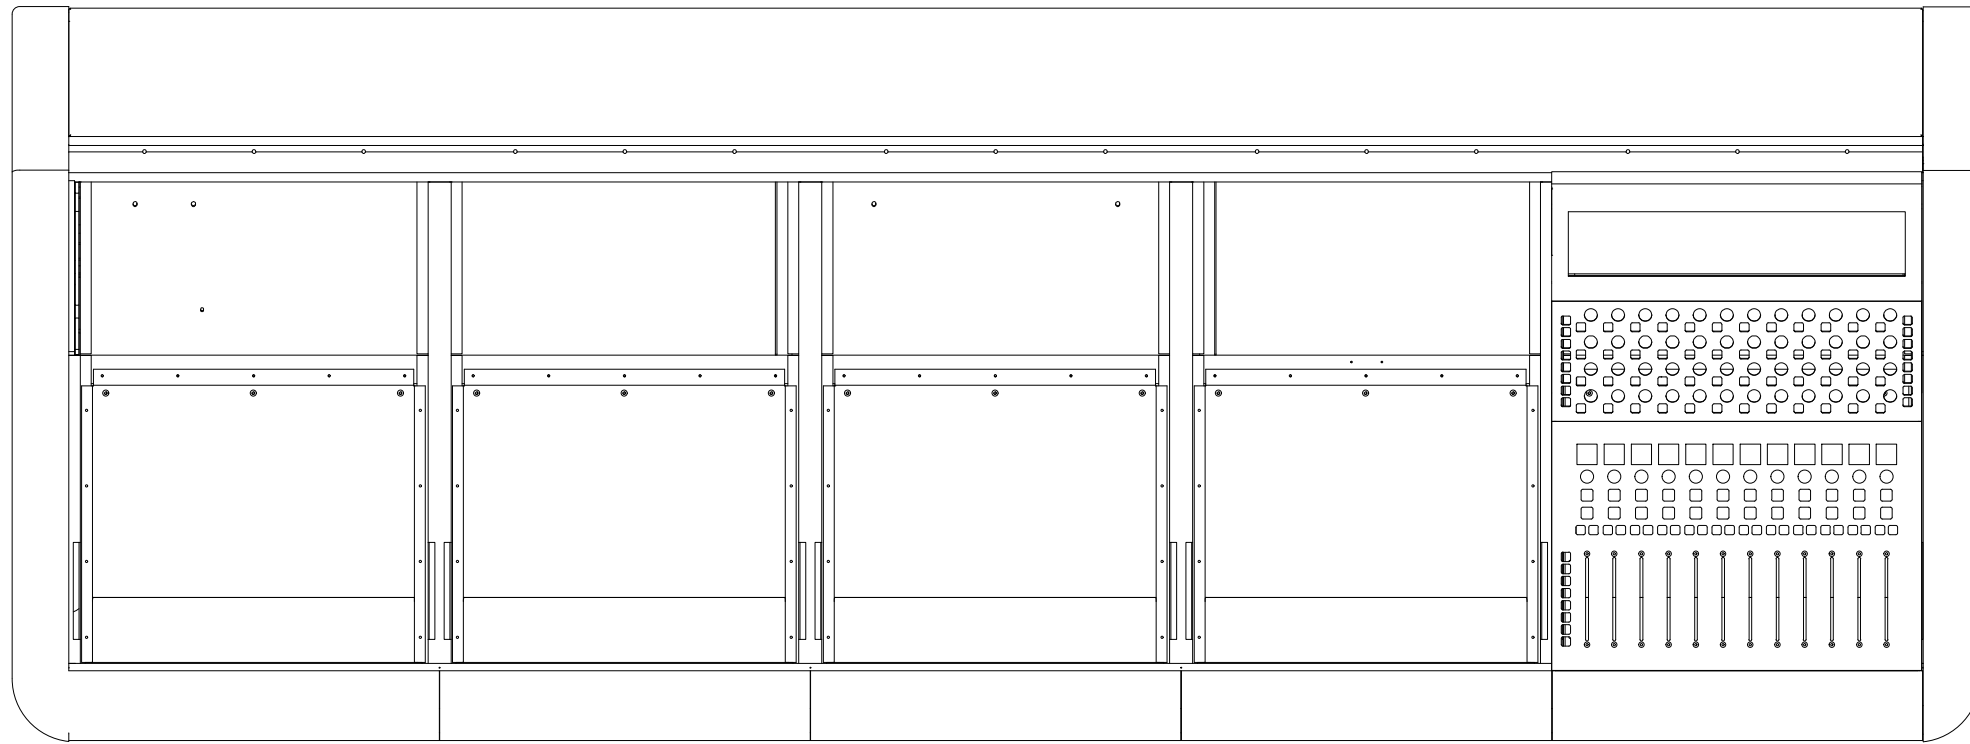

Top View (1 : 10) SHEET 2

Side View (1 : 10) SHEET 4

Front View (1 : 10) SHEET 3

DESIGNED BY Chris	CHECKED BY	APPROVED BY	DATE	DATE 16/08/2011
Fairlight AU			Evo5 0 deg 15 profile	ISSUE 1
				SHEET 1 / 5

Top View (1 : 10)

DESIGNED BY Chris	CHECKED BY	APPROVED BY	DATE	DATE 16/08/2011
Fairlight AU			Evo5 0 deg 15 profile	
			ISSUE 1	SHEET 2 / 5

Front View (1 : 10)

DESIGNED BY Chris	CHECKED BY	APPROVED BY	DATE	DATE 16/08/2011
Fairlight AU			Evo5 0 deg 15 profile	
			ISSUE 1	SHEET 3 / 5

Side View (1 : 5)

DESIGNED BY Chris	CHECKED BY	APPROVED BY	DATE	DATE 16/08/2011
Fairlight AU			Evo5 0 deg 15 profile	ISSUE 1
				SHEET 4 / 5

Isometric (1 : 10)

DESIGNED BY Chris	CHECKED BY	APPROVED BY	DATE	DATE 16/08/2011
Fairlight AU			Evo5 0 deg 15 profile	ISSUE 1
				SHEET 5 / 5