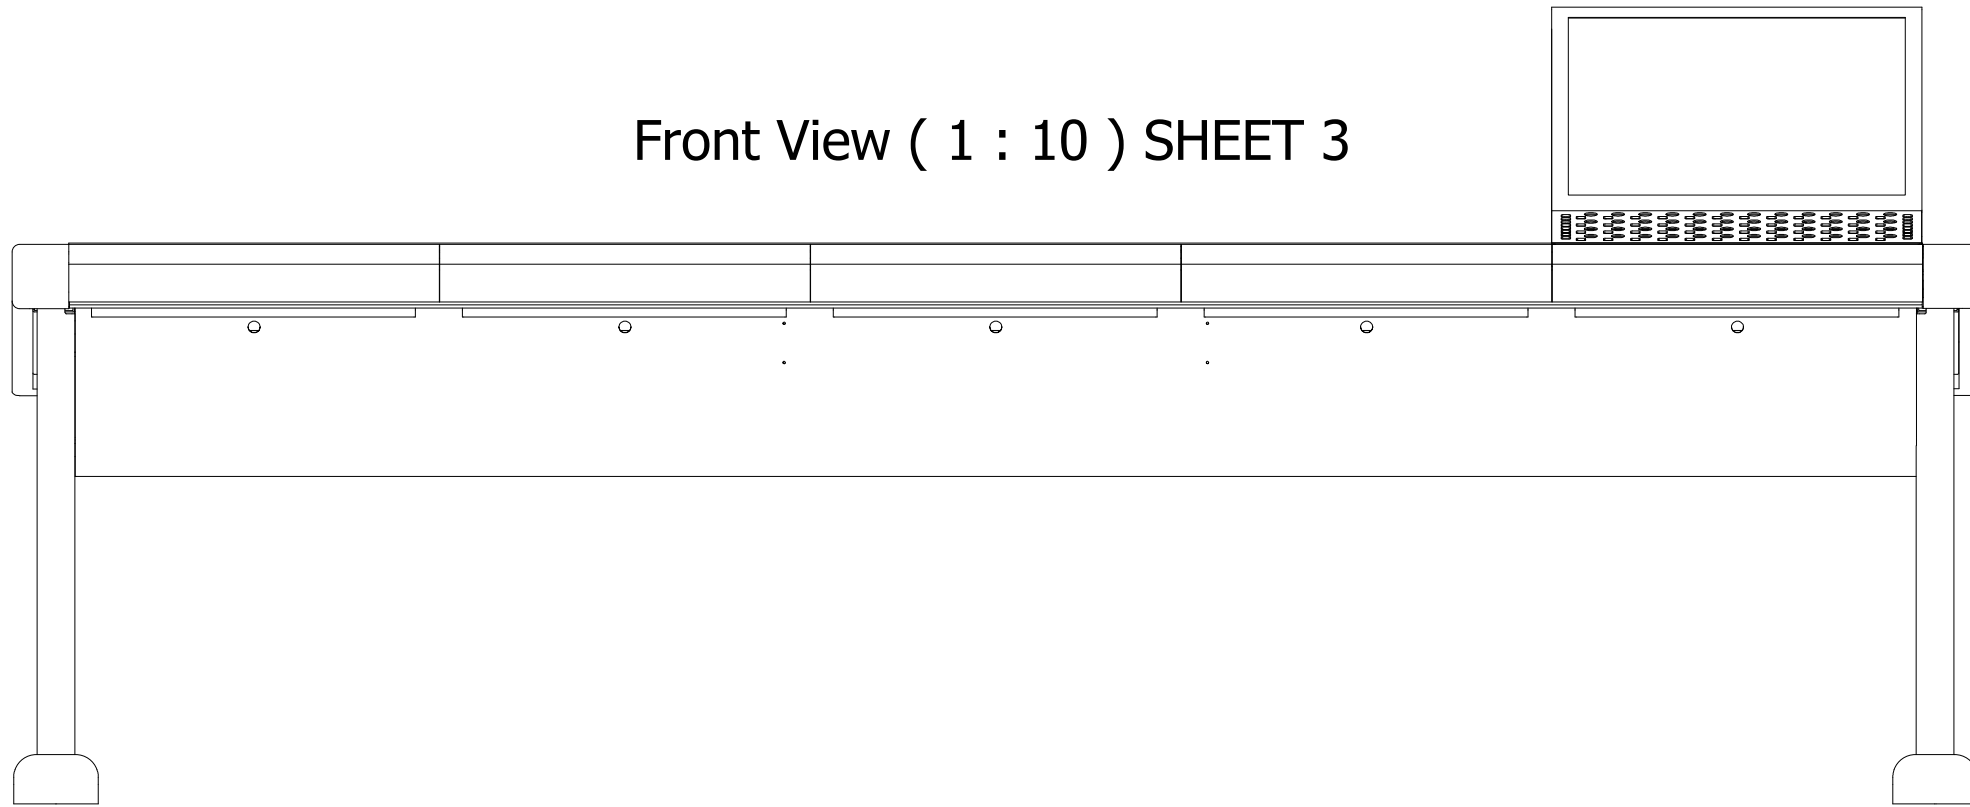

Top View (1 : 10) SHEET 2

Side View (1 : 10) SHEET 4

Front View (1 : 10) SHEET 3

DESIGNED BY Chris	CHECKED BY	APPROVED BY	DATE	DATE 16/08/2011
Fairlight AU			Evo5 0 deg 15 profile	ISSUE 1
				SHEET 1 / 5

Top View (1 : 10)

DESIGNED BY Chris	CHECKED BY	APPROVED BY	DATE	DATE 16/08/2011
Fairlight AU			Evo5 0 deg 15 profile	
			ISSUE 1	SHEET 2 / 5

Front View (1 : 10)

DESIGNED BY Chris	CHECKED BY	APPROVED BY	DATE	DATE 16/08/2011
Fairlight AU			Evo5 0 deg 15 profile	
			ISSUE 1	SHEET 3 / 5

Side View (1 : 5)

DESIGNED BY Chris	CHECKED BY	APPROVED BY	DATE	DATE 16/08/2011
Fairlight AU			Evo5 0 deg 15 profile	ISSUE 1
				SHEET 4 / 5

Isometric (1 : 10)

DESIGNED BY Chris	CHECKED BY	APPROVED BY	DATE	DATE 16/08/2011
Fairlight AU			Evo5 0 deg 15 profile	ISSUE 1
				SHEET 5 / 5