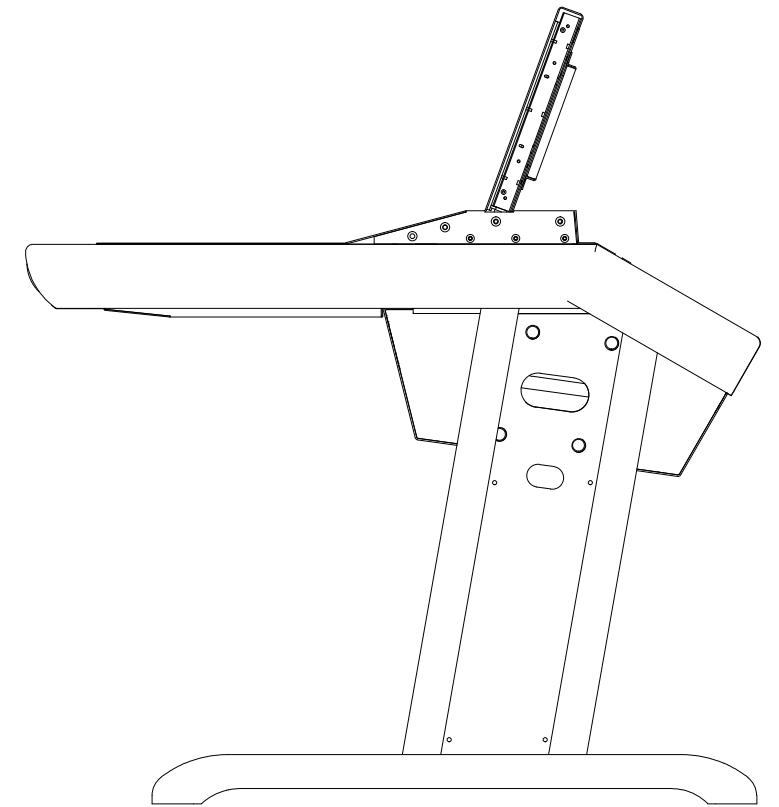

Top View (1 : 10) SHEET 2

Side View (1 : 10) SHEET 4

Front View (1 : 10) SHEET 3

DESIGNED BY Chris	CHECKED BY	APPROVED BY	DATE	DATE 16/08/2011
Fairlight AU			Evo5 0 deg 15 profile	ISSUE 1
				SHEET 1 / 5

Top View (1 : 10)

DESIGNED BY Chris	CHECKED BY	APPROVED BY	DATE	DATE 16/08/2011
Fairlight AU			Evo5 0 deg 15 profile	
			ISSUE 1	SHEET 2 / 5

Front View (1 : 10)

DESIGNED BY Chris	CHECKED BY	APPROVED BY	DATE	DATE 16/08/2011
Fairlight AU			Evo5 0 deg 15 profile	
			ISSUE 1	SHEET 3 / 5

Side View (1 : 5)

DESIGNED BY Chris	CHECKED BY	APPROVED BY	DATE	DATE 16/08/2011
Fairlight AU			Evo5 0 deg 15 profile	ISSUE 1
				SHEET 4 / 5

Isometric (1 : 10)

DESIGNED BY Chris	CHECKED BY	APPROVED BY	DATE	DATE 16/08/2011
Fairlight AU			Evo5 0 deg 15 profile	ISSUE 1
				SHEET 5 / 5