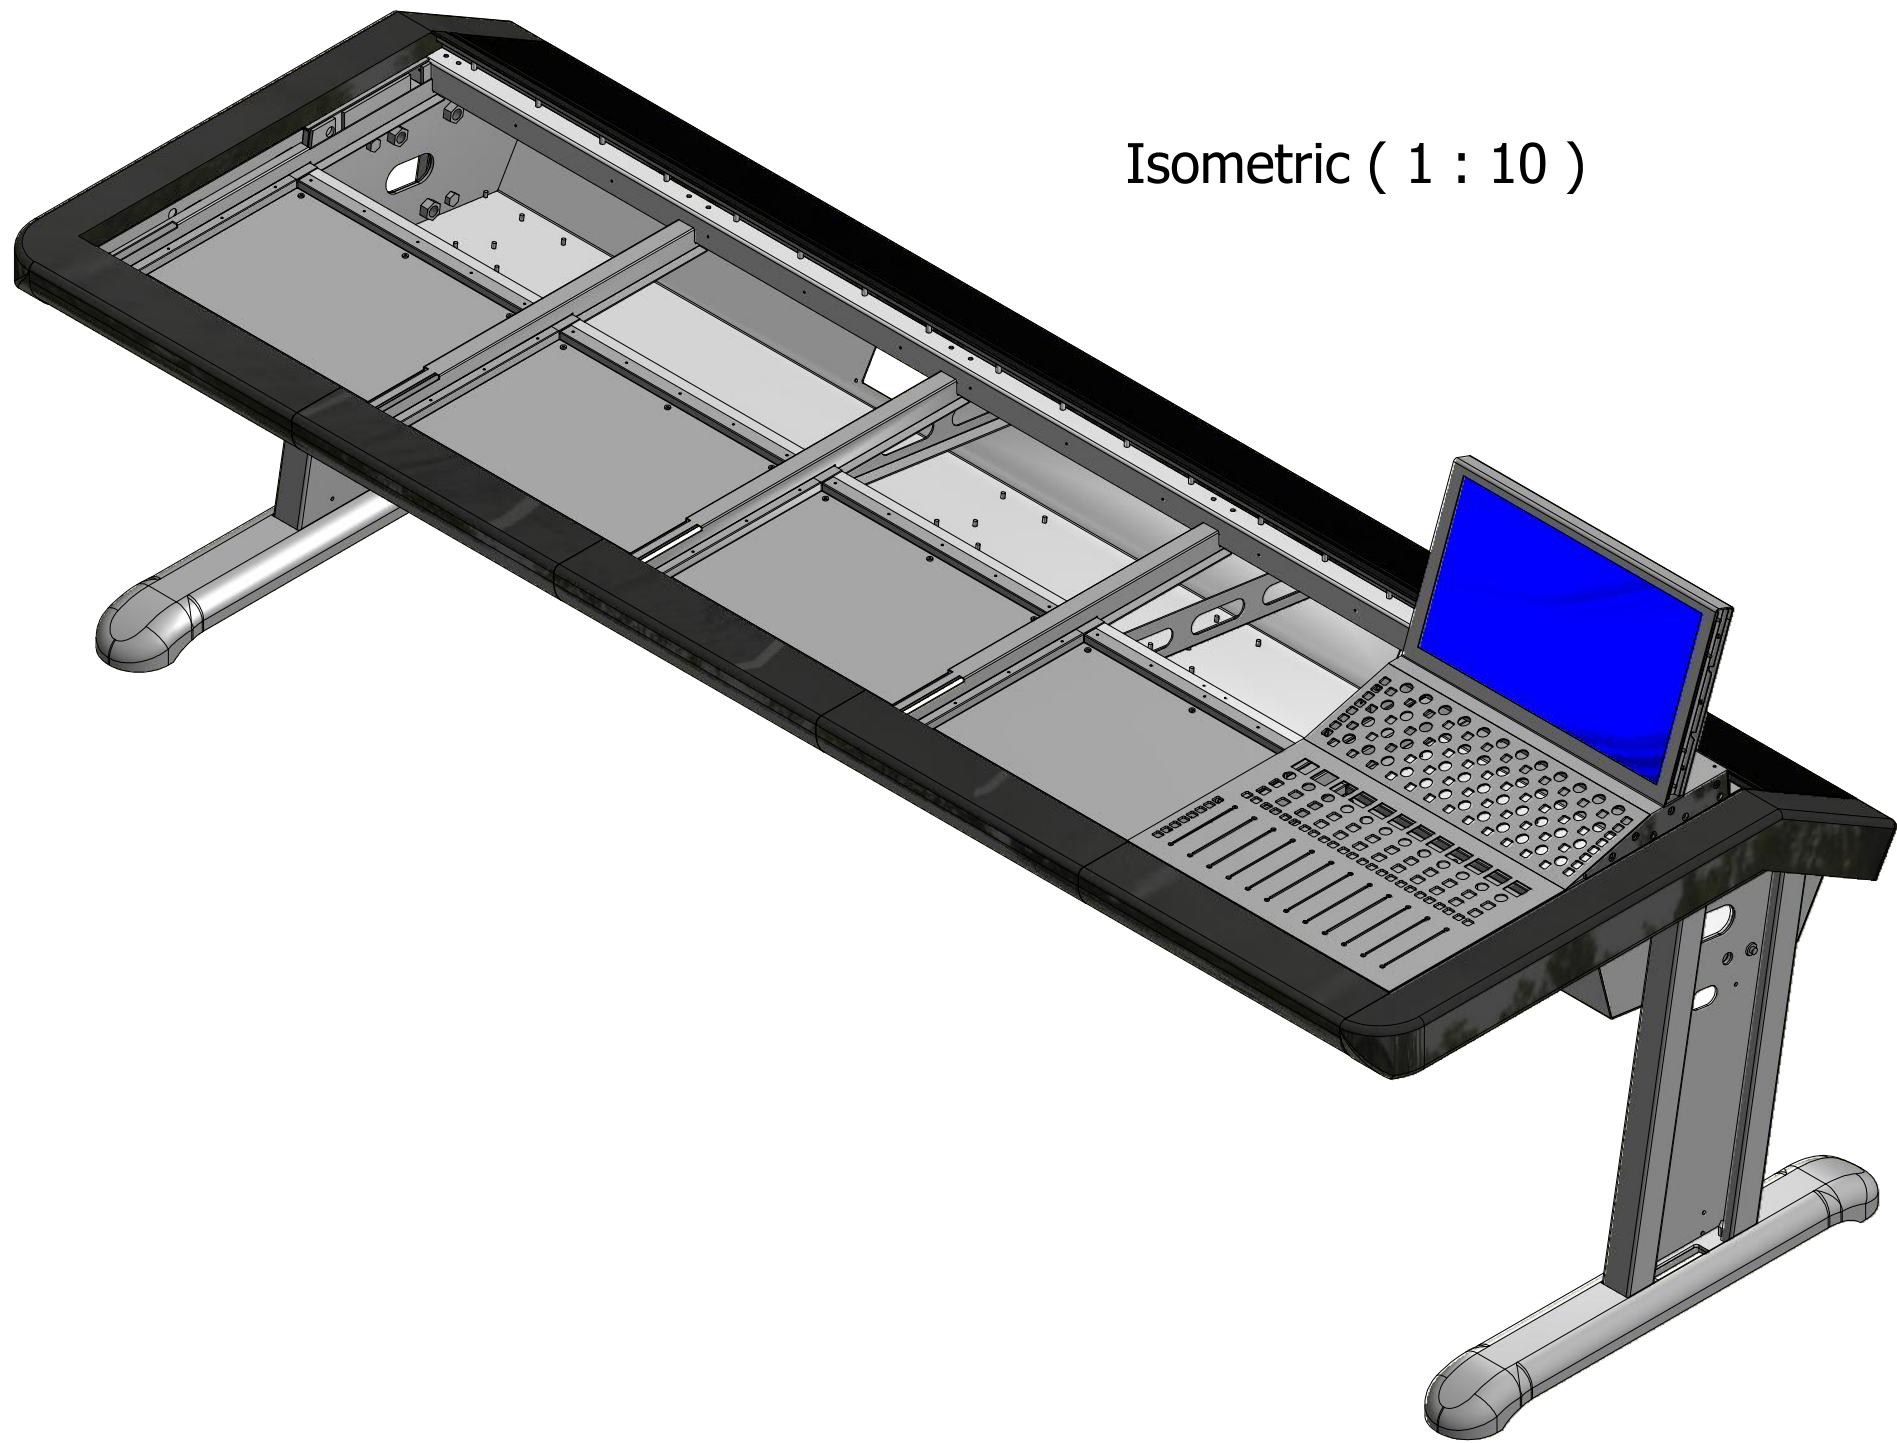

Top View (1 : 10)

DESIGNED BY Chris	CHECKED BY	APPROVED BY	DATE	DATE 16/08/2011
Fairlight AU			Evo5 0 deg 15 profile	
			ISSUE 1	SHEET 2 / 5

Front View (1 : 10)

DESIGNED BY Chris	CHECKED BY	APPROVED BY	DATE	DATE 16/08/2011
Fairlight AU			Evo5 0 deg 15 profile	
			ISSUE 1	SHEET 3 / 5

Side View (1 : 5)

DESIGNED BY Chris	CHECKED BY	APPROVED BY	DATE	DATE 16/08/2011
Fairlight AU			Evo5 0 deg 15 profile	ISSUE 1
				SHEET 4 / 5

Isometric (1 : 10)

DESIGNED BY Chris	CHECKED BY	APPROVED BY	DATE	DATE 16/08/2011
Fairlight AU			Evo5 0 deg 15 profile	ISSUE 1
				SHEET 5 / 5