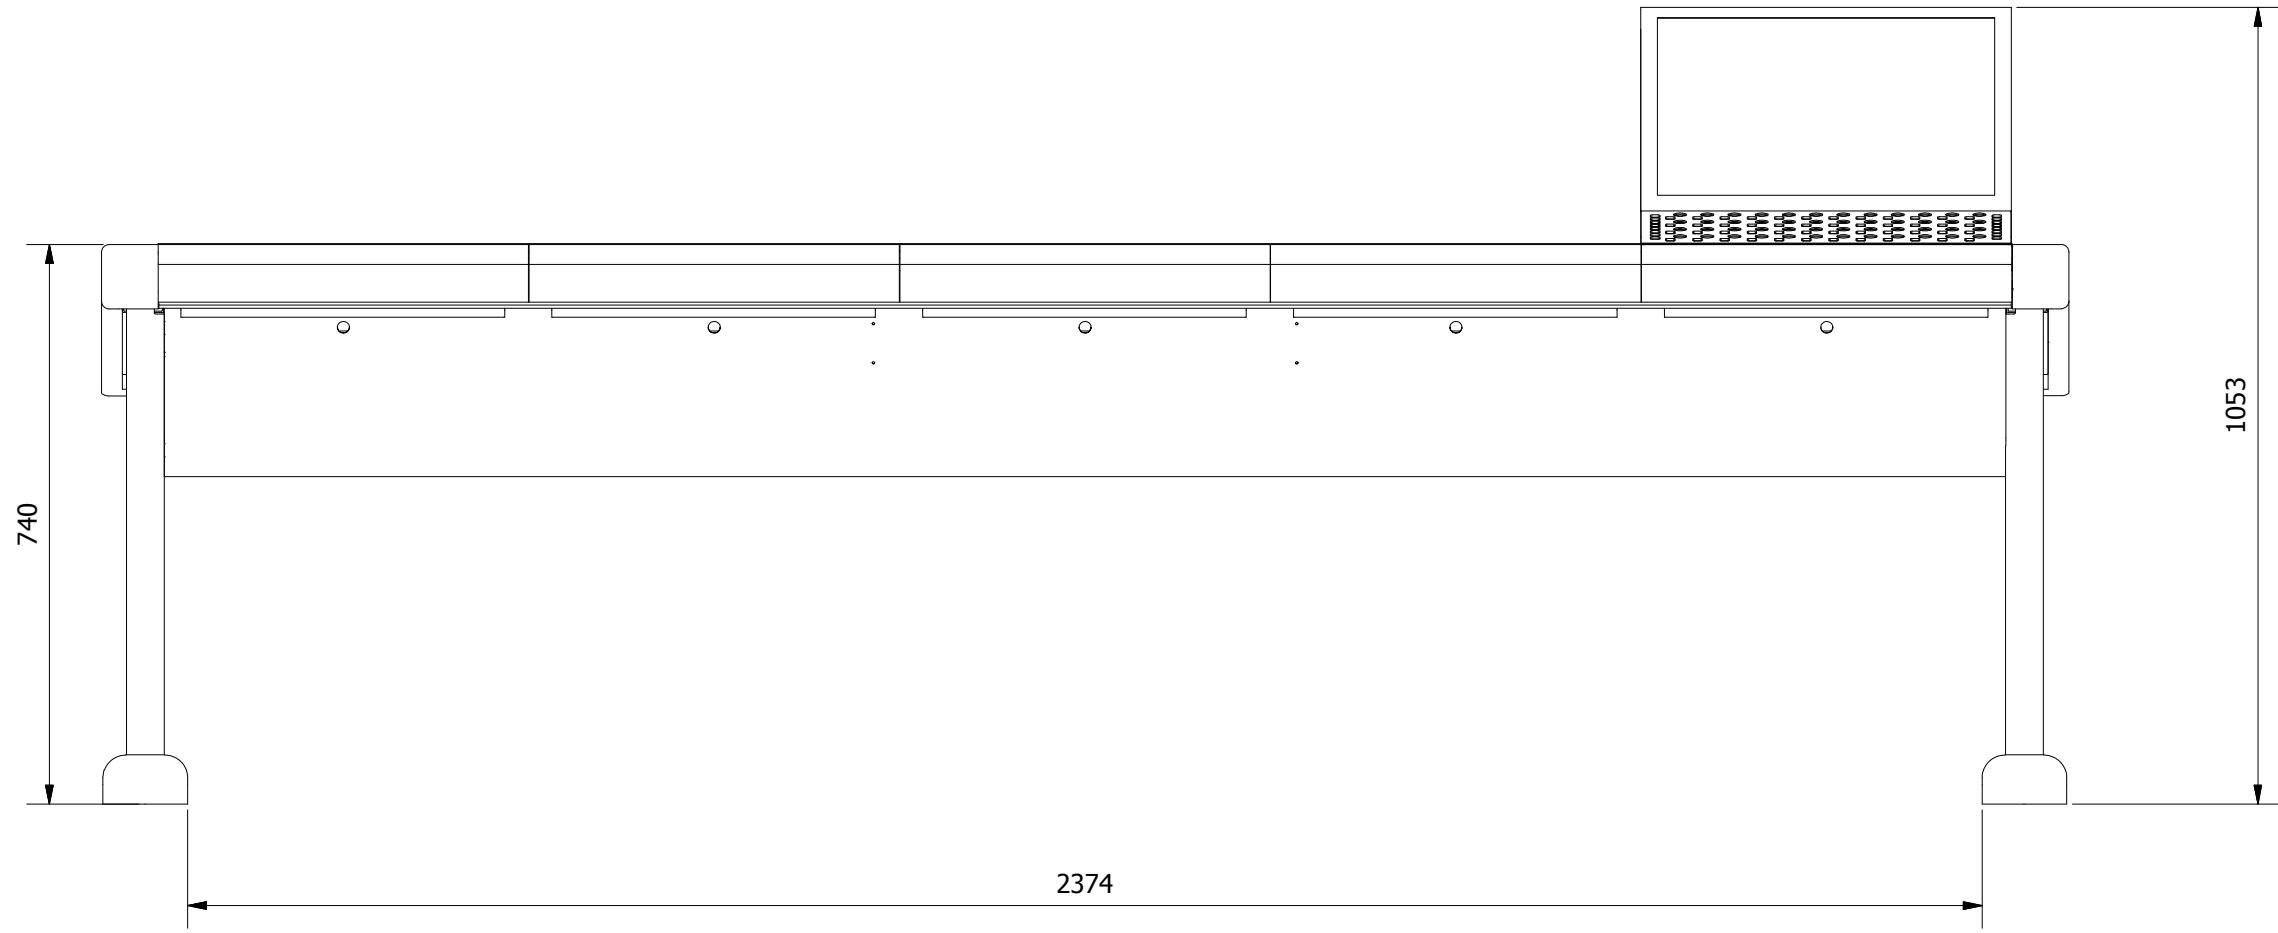

Top View (1 : 10) SHEET 2

Side View (1 : 10) SHEET 4

Front View (1 : 10) SHEET 3

DESIGNED BY Chris	CHECKED BY	APPROVED BY	DATE	DATE 16/08/2011
Fairlight AU			Evo5 0 deg 15 profile	ISSUE 1
				SHEET 1 / 5

Top View (1 : 10)

DESIGNED BY Chris	CHECKED BY	APPROVED BY	DATE	DATE 16/08/2011
Fairlight AU			Evo5 0 deg 15 profile	
			ISSUE 1	SHEET 2 / 5

Front View (1 : 10)

DESIGNED BY Chris	CHECKED BY	APPROVED BY	DATE	DATE 16/08/2011
Fairlight AU			Evo5 0 deg 15 profile	
			ISSUE 1	SHEET 3 / 5

Side View (1 : 5)

DESIGNED BY Chris	CHECKED BY	APPROVED BY	DATE	DATE 16/08/2011
Fairlight AU			Evo5 0 deg 15 profile	ISSUE 1
				SHEET 4 / 5

Isometric (1 : 10)

DESIGNED BY Chris	CHECKED BY	APPROVED BY	DATE	DATE 16/08/2011
Fairlight AU			Evo5 0 deg 15 profile	ISSUE 1
				SHEET 5 / 5