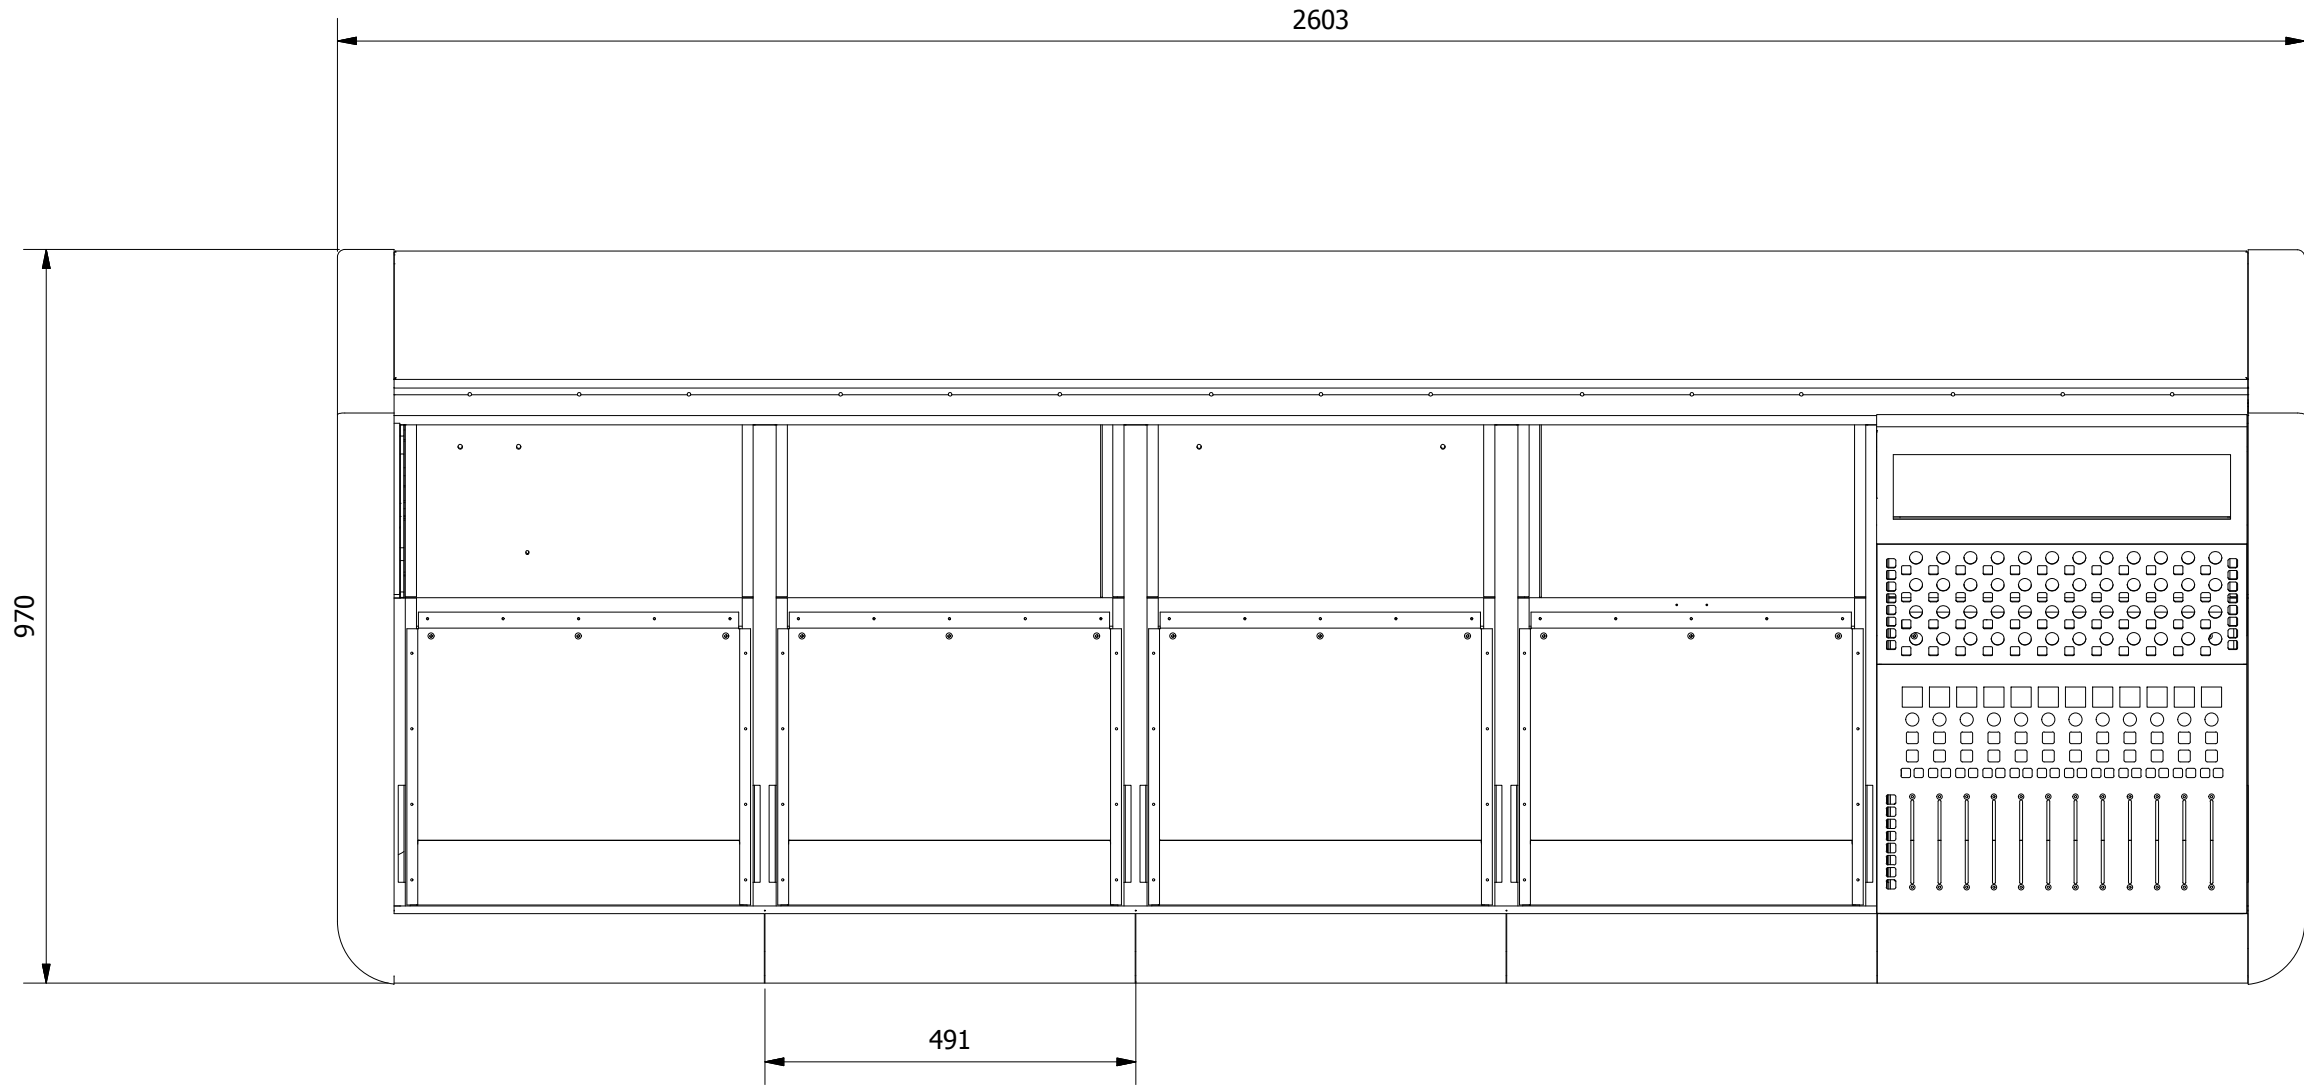

Top View (1 : 10) SHEET 2

Side View (1 : 10) SHEET 4

Front View (1 : 10) SHEET 3

DESIGNED BY Chris	CHECKED BY	APPROVED BY	DATE	DATE 16/08/2011
Fairlight AU			Evo5 0 deg 15 profile	ISSUE 1
				SHEET 1 / 5

Top View (1 : 10)

DESIGNED BY Chris	CHECKED BY	APPROVED BY	DATE	DATE 16/08/2011
Fairlight AU			Evo5 0 deg 15 profile	
			ISSUE 1	SHEET 2 / 5

Front View (1 : 10)

DESIGNED BY Chris	CHECKED BY	APPROVED BY	DATE	DATE 16/08/2011
Fairlight AU			Evo5 0 deg 15 profile	
			ISSUE 1	SHEET 3 / 5

Side View (1 : 5)

DESIGNED BY Chris	CHECKED BY	APPROVED BY	DATE	DATE 16/08/2011
Fairlight AU			Evo5 0 deg 15 profile	ISSUE 1
				SHEET 4 / 5

Isometric (1 : 10)

DESIGNED BY Chris	CHECKED BY	APPROVED BY	DATE	DATE 16/08/2011
Fairlight AU			Evo5 0 deg 15 profile	ISSUE 1
				SHEET 5 / 5